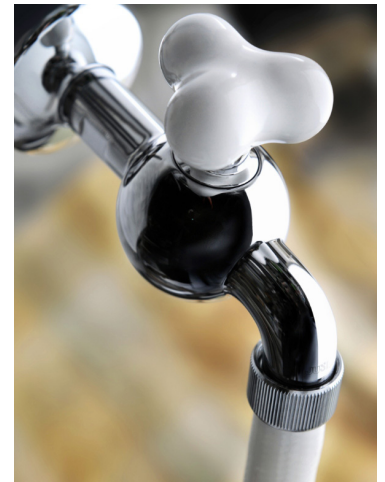

For instance, the company's latest faucet, Nature, an iF award winner in 2012, presents infinite imagination of life derived from observations of plant's organisms and is designed with conceptual contours for expounding orderless growth and the concept of meristem. Furthermore, an integrated shape with minimum joints and screws used makes the faucet easy to clean, which is one of the company's mainstay design concepts widely seen in its product lines.

In addition to Nature, the Tai Chi, Story, Dragon, Still One and Charming have also won the world's major design awards as Red Dot, IDEA, G-Mark, etc., over the past years, proving the company's outstanding R&D capabilities driven by its dedication to balancing aesthetics and functionality of faucets.

The company's own brand JUSTIME has been well known in foreign markets worldwide, and the company also leads the industry in Taiwan with consummate in-house production capability. Besides, the company has consistently improved product quality and manufacturing technologies to be certificated by ISO 9001.

JUSTIME will not only strive hard to present much more fashionable, fine works to the world, but would also like to invite those buyers looking for innovative designs to jointly share this new sanitary trend.

The company is searching for agents all over the world and sincerely invites you to join the JUSTIME team.