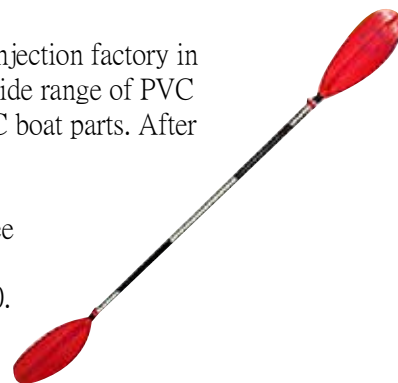

Ho Lee Co.,Ltd. traces its beginning back to 1973, when its founder set up the first plastic injection factory in Danshui (now a district of New Taipei City) to supply high-frequency welding parts for a wide range of PVC inflatables: air valves, plastic grommets, water plugs, oar locks, rope holders, and other PVC boat parts. After 40 years of assiduous effort, the company has become a leader in its field.

Thanks to success engendered by its constant efforts on innovation and development, Ho Lee quickly outgrew its original factory in Taiwan. During the 1990s it set up two ISO-certified factories in Dongguan, mainland China, and established another factory in Shanghai in 2000. Yet another ISO-certificated plant came on line in Zhejiang in 2009 to serve customers mainly in China's central and northern coastal regions.

Ho Lee has expanded its product line from the original high-frequency welding parts to various types of heavy-duty plastic and electric pumps as well as professional aluminum oars and paddles. Today the company is determined to follow the trend of environmental protection and become part of the “green” world, and has introduced numerous new eco-friendly products such as outdoor potty toilets with biodegradable bags, low voltage electric filter pump for swimming pools, and SPA and water-saving pools, with the aim of helping to conserve water resources.

HB-360D