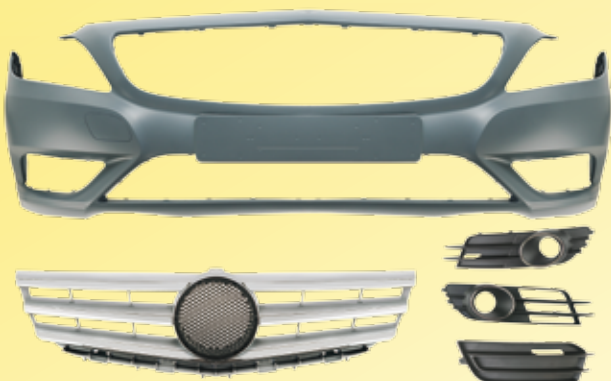

Car Full Enterprise Co., Ltd.

Auto body parts, auto lamps, door mirrors etc.

Founded in 1987, Car Full Enterprise Co., Ltd. is a major player in the global automotive body-parts business, specializing in manufacturing a wide array of body-parts for popular makes and models, including bumpers, grilles, hoods, fenders, lamps, and mirrors, all of which made with the most advanced equipment and delivered after stringent quality-control to assure the highest quality and durability.

To provide all-round service, Car Full also helps customers outsource other auto-parts products, such as chassis parts and electrical parts. With long-term relations with many quality suppliers, Car Full is very confident in supplying the best cost/ performance (C/P) value to achieve win-win status with clients in different markets.

In addition to sales and trading finished products, Car Full also fills OEM/ODM orders to develop molds (dies) for customers.

After gaining solid foothold in aftermarket replacement parts, Car Full claims to have expanded into a developer and manufacturer of retrofit car parts, stressing to continue to offer products featuring the latest technology to satisfy customers.

With extensive experience and know-how, Car Full is fully capable of offering the most satisfactory services to global customers, in addition to product comprehensiveness, quality and reasonable prices.

Car Full Enterprise Co., Ltd.

3rd Fl., No. 6, Lane 69, Sungchiang Rd., Taipei, Taiwan 104

Tel: 886-2-2507-4749

Fax: 886-2-2507-9848

E-Mail: carfull.link@gmail.com

Website: www.carfull.com.tw