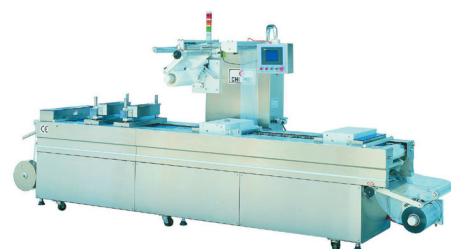

**Thermoforming machine AVM-425**

**Overwrapping Machine  
Model : PM-808A/B/C**

**High Speed Overwrapping  
machine PM-800A**

Over 70% of Chie Mei's packing machines are exported to the U.S., Japan, Australia, Korea, the Middle East, Southeast Asia, and Europe, mostly under the company's own brand. The firm's solid global presence is reflected in a customer list that includes such international heavyweight enterprises as 3M, P&G, Panasonic, Johnson & Johnson, Foxconn, DKNY, Colgate, Bausch and Kose.