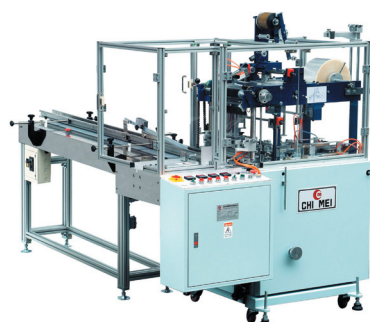

**Thermoforming machine AVM-425**

**Overwrapping Machine  
Model : PM-808A/B/C**

**High Speed Overwrapping  
machine PM-800A**

Over 70% of Chie Mei's packing machines are exported to the U.S., Japan, Australia, Korea, the Middle East, Southeast Asia, and Europe, mostly under the company's own brand. The firm's solid global presence is reflected in a customer list that includes such international heavyweight enterprises as 3M, P&G, Panasonic, Johnson & Johnson, Foxconn, DKNY, Colgate, Bausch and Kose.