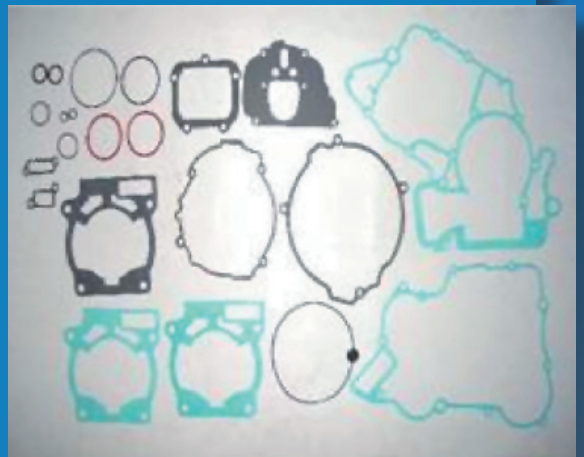

Backed by abundant experience and know-how, Hung Lum supplies more than 1,000 products, including rearview mirrors, gasket kits, oil seals, clutch bits, brake pads and shoes, spark plugs, and many others, all of which are recognized by global clients for high quality, durability and reliability.

Claiming to supply quality parts and accessories for almost all major PTW, ATV and snowmobile brands, especially Honda, Yamaha, Suzuki, Kawasaki, Polaris, KTM, Rotex and others, the company stresses its in-depth knowledge of manufacturers in Taiwan and China, with offices and factories in both places, and therefore can help global customers achieve the highest cost/performance value in products.

Also accepting custom orders, Hung Lum knows that each market has particular needs and can tap its vast subcontractor network to supply made-to-order products.

Hung Lum completed a capacity expansion at its factory in Tainan, southern Taiwan in 2009, further upgrading production of performance gaskets.

With advanced management and manufacturing equipment, Hung Lum guarantees full customer satisfaction.

Hung Lum Auto Parts Co., Ltd.

No.156, Lane 523, Sec. 3, Chungcheng Rd., Rende Dist., Tainan City, Taiwan 717

Tel: 886-6-2737561-5

Fax: 886-6-273-9273

Website: www.hunglum.com

E-mail: hengxiang_autoparts@vip.163.com

Hung Lum Auto Parts Co., Ltd.